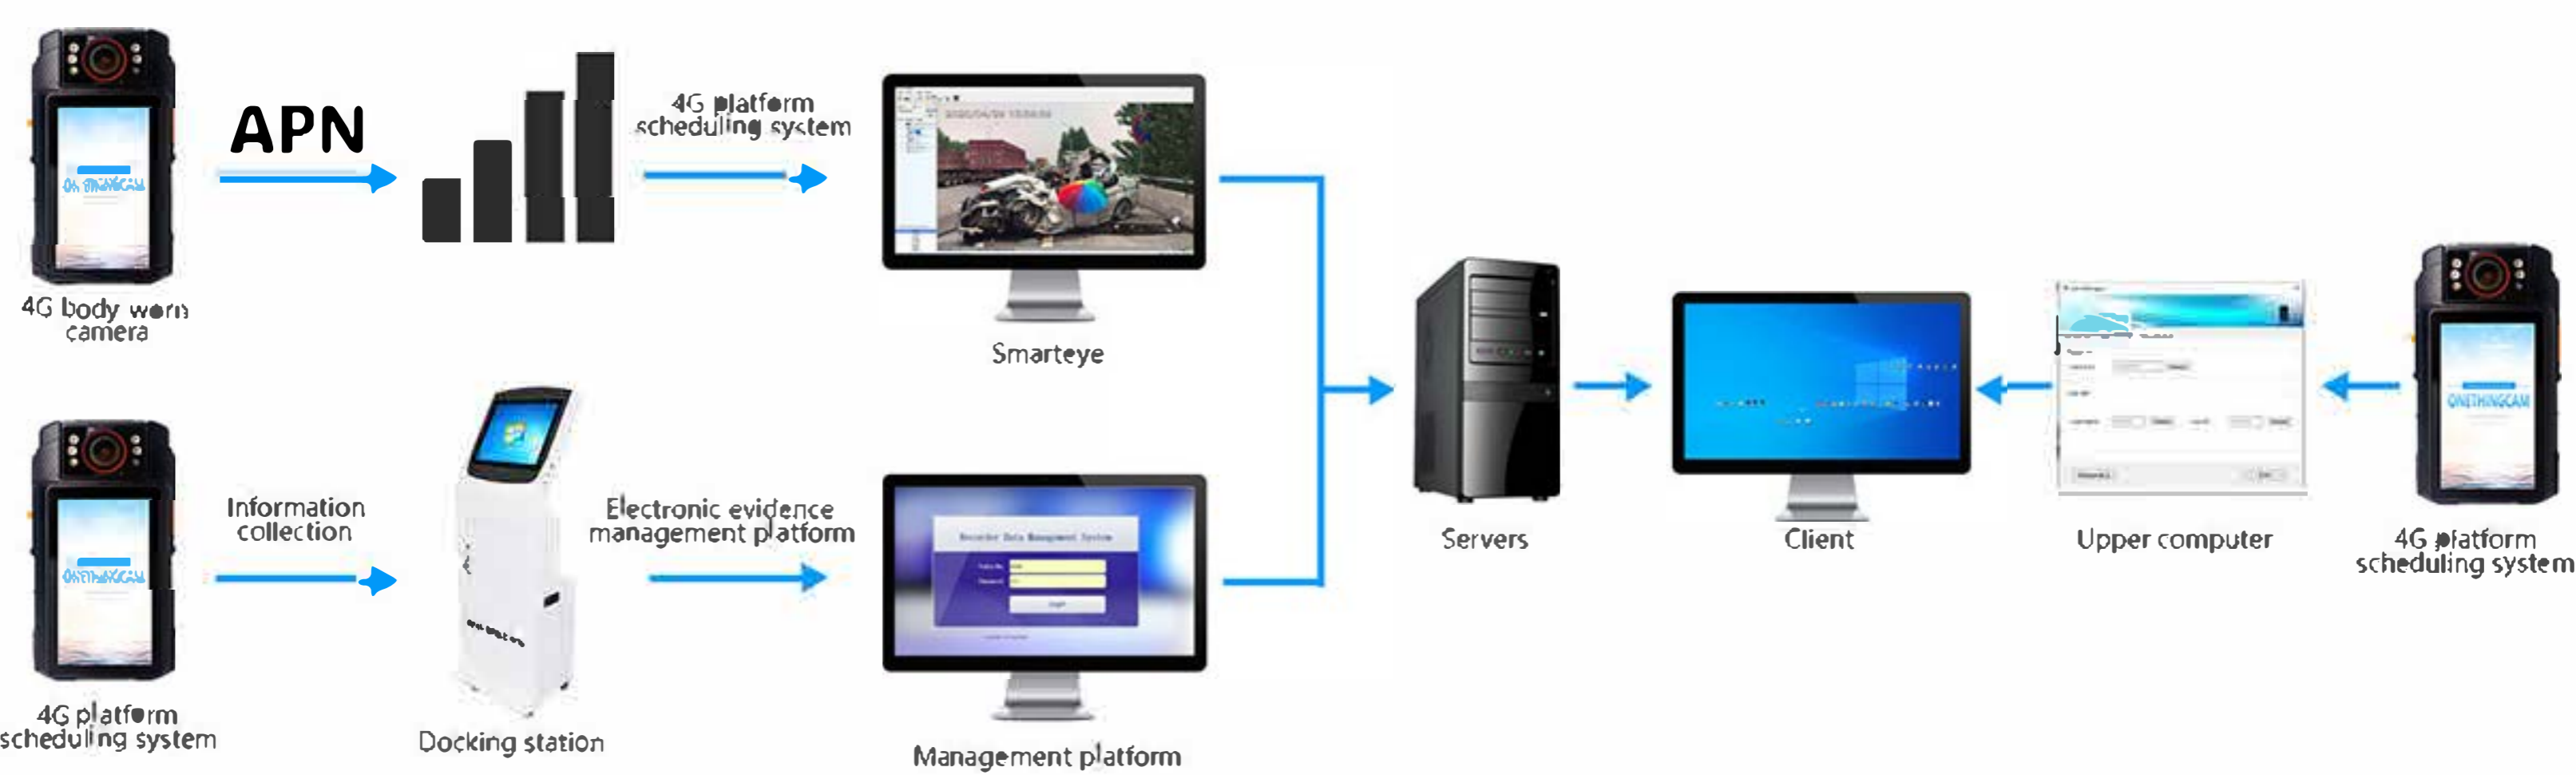

VT980 4G Body Worn Camera

IP68 waterproof protection

Support night vision

Support BT

3500mAh large battery

Support GPS

195° rotatable camera

DATA TRANSFER AND COLLECTION SOLUTION

Product parameters

Bands	Asia-Pacific:	LTE-FDD	B1/B3/ B5/ B7/ B8	
		LTE-TDD	B34 /B38/ B39/ B40/ B41	
		WCDMA	B1 /B8	
		TD-SCDMA	B34/ B39	
		EVDO/CDMA	BC0	
		GSM	900/1800MHz	
		Europe and Africa *:	LTE-FDD	B1/B2/B3/ B5/ B7/ B8/B20/B28A
			LTE-TDD	B38/ B41
			WCDMA	B1/B2/B5 /B8
			GSM	850/900/1800/1900MHz
		America:	LTE-FDD	B2/B4/B5/ B7 B12/B13/B14/B17/B25/B26/B66/B71
			LTE-TDD	B41
			WCDMA	B2/B4 /B5
Display	3.1-inch, IPS LCD touch screen			
Processor	Qualcomm 8-core chip A53, Ram 2G, ROM 16G (standard)			
Dimensions(H*W*D)	118*62*25 mm			
Weight (with battery)	220g			
Ingress Protection	IP68			
Memory	32G/ 64G/128G			
Accessories ports	3.5MM earpieces connector/Mini-USB/Pogo Pin			
Field of View	Diagonal: 140°, Horizontal: 110°, Vertical: 63°			
Image Resolution	Max 36MP			
Video Resolution	1920×1080, 1280×720, 848×480			
Geometric Distortion	< 10%			
Battery Capacity	3500mAh			
Battery Life	≥10h (continuous video shooting with 1080P@30FPS, day time, normal operation) ≥5h (continuous video streaming with 640*480, day time, normal operation, support 1080P、720P、480P)*			
Night Vision	Face Recognition≤5m, Human Body Identify ≤10m			
Positioning	GPS/ GLONASS/AGPS			
WIFI	Asia 2.4G, Europe & America 2.4G/5G			
Bluetooth	BT4.0			
Charger	Double-unit charger (optional)			

PTT Button

● 4G On-Site Real-time Video Streaming

● Full Netcom PoC

● H.265 Video Compression Technology

● AES-256 Advanced Encryption with High Security Date

● NFC

● Video Concurrent Dual-stream

● Dual Rotatable Camera

● BOX Dual Loudspeakers

Programmable Button 2

Photo Taking

Earphone Jack

Removable Battery

Main Camera

Operation Indicator

3.1" Color Touch Screen