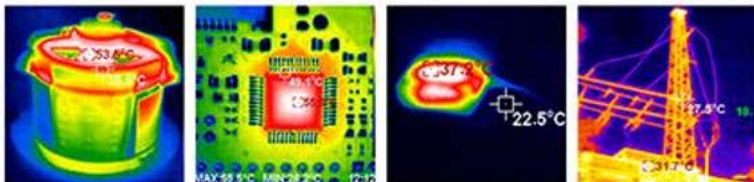

▼ Electrical