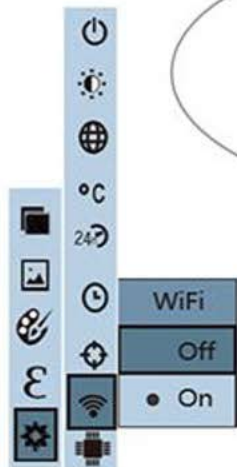

USB charging /
Transferring pictures

Lens protective cap

Hti HT-A9
Thermal Imaging Camera

Lens

Menu / Switch

Capture image

3.9°C ε=0.95

Select key

Enter key

New function—WiFi

Real-time imaging. And can be set on the mobile device, these settings will be synchronized to HT-A9.

Android

Apple

Tablet PC

PC

How to connect mobile phone imaging via WIFI ?

Open "MENU"
to turn on WIFI

The WIFI name is
ThermalCamera-xxxxxx
(xxxxxx is the last six digits
of the MAC)

Open mobile browser
Access the device through
the IP address 192.168.230.1

Connection Succeeded