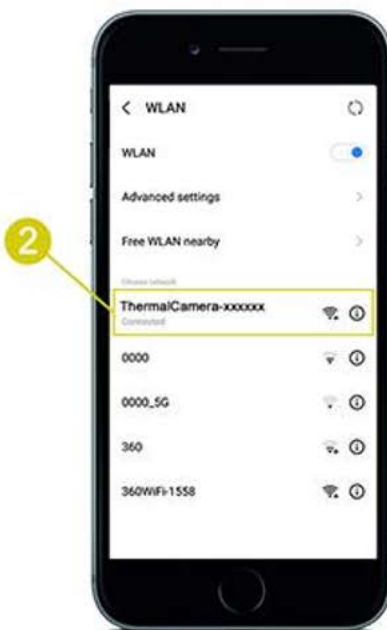

Enter key

New function—WiFi

Real-time imaging. And can be set on the mobile device, these settings will be synchronized to HT-A9.

Android

Apple

Tablet PC

PC

How to connect mobile phone imaging via WIFI ?

Open "MENU"
to turn on WIFI

The WIFI name is
ThermalCamera-xxxxxx
(xxxxxx is the last six digits
of the MAC)

Open mobile browser
Access the device through
the IP address 192.168.230.1

Connection Succeeded