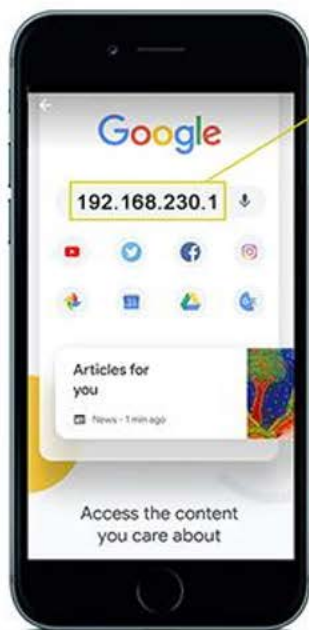

Enter key

New function—WiFi

Real-time imaging. And can be set on the mobile device, these settings will be synchronized to HT-A9.

Android

Apple

Tablet PC

PC

How to connect mobile phone imaging via WIFI ?

Open "MENU"
to turn on WIFI

The WIFI name is
ThermalCamera-xxxxxx
(xxxxxx is the last six digits
of the MAC)

Open mobile browser
Access the device through
the IP address 192.168.230.1

Connection Succeeded