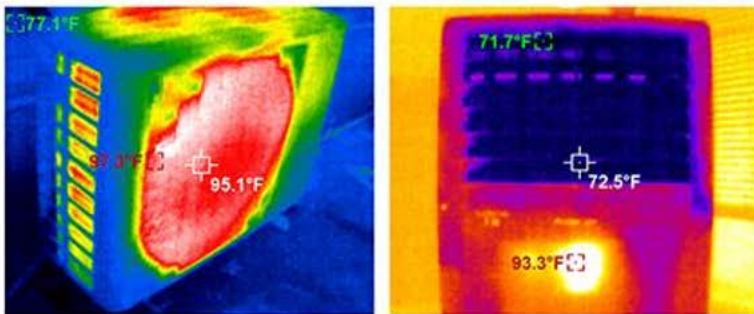

Faster to Find Invisible Problems

Facility Maintenance

▼ Electrical

▼ HVAC/R

▼ Auto Repair & Mechanical