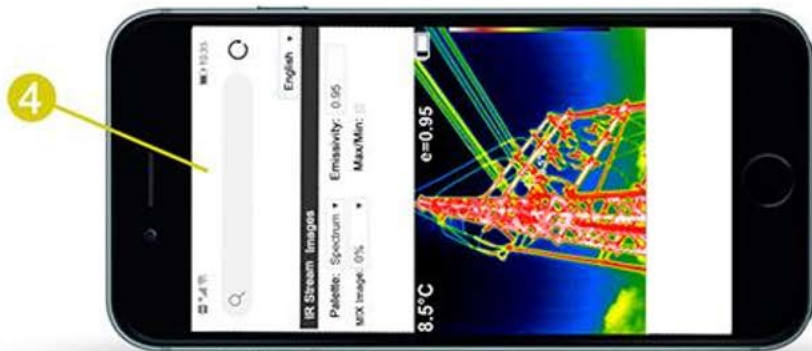

Enter key

New function—WiFi

Real-time imaging. And can be set on the mobile device, these settings will be synchronized to HT-A9.

Android

Apple

Tablet PC

PC

How to connect mobile phone imaging via WIFI ?

Open "MENU"
to turn on WIFI

The WIFI name is
ThermalCamera-xxxxxx
(xxxxxx is the last six digits
of the MAC)

Open mobile browser
Access the device through
the IP address 192.168.230.1

Connection Succeeded